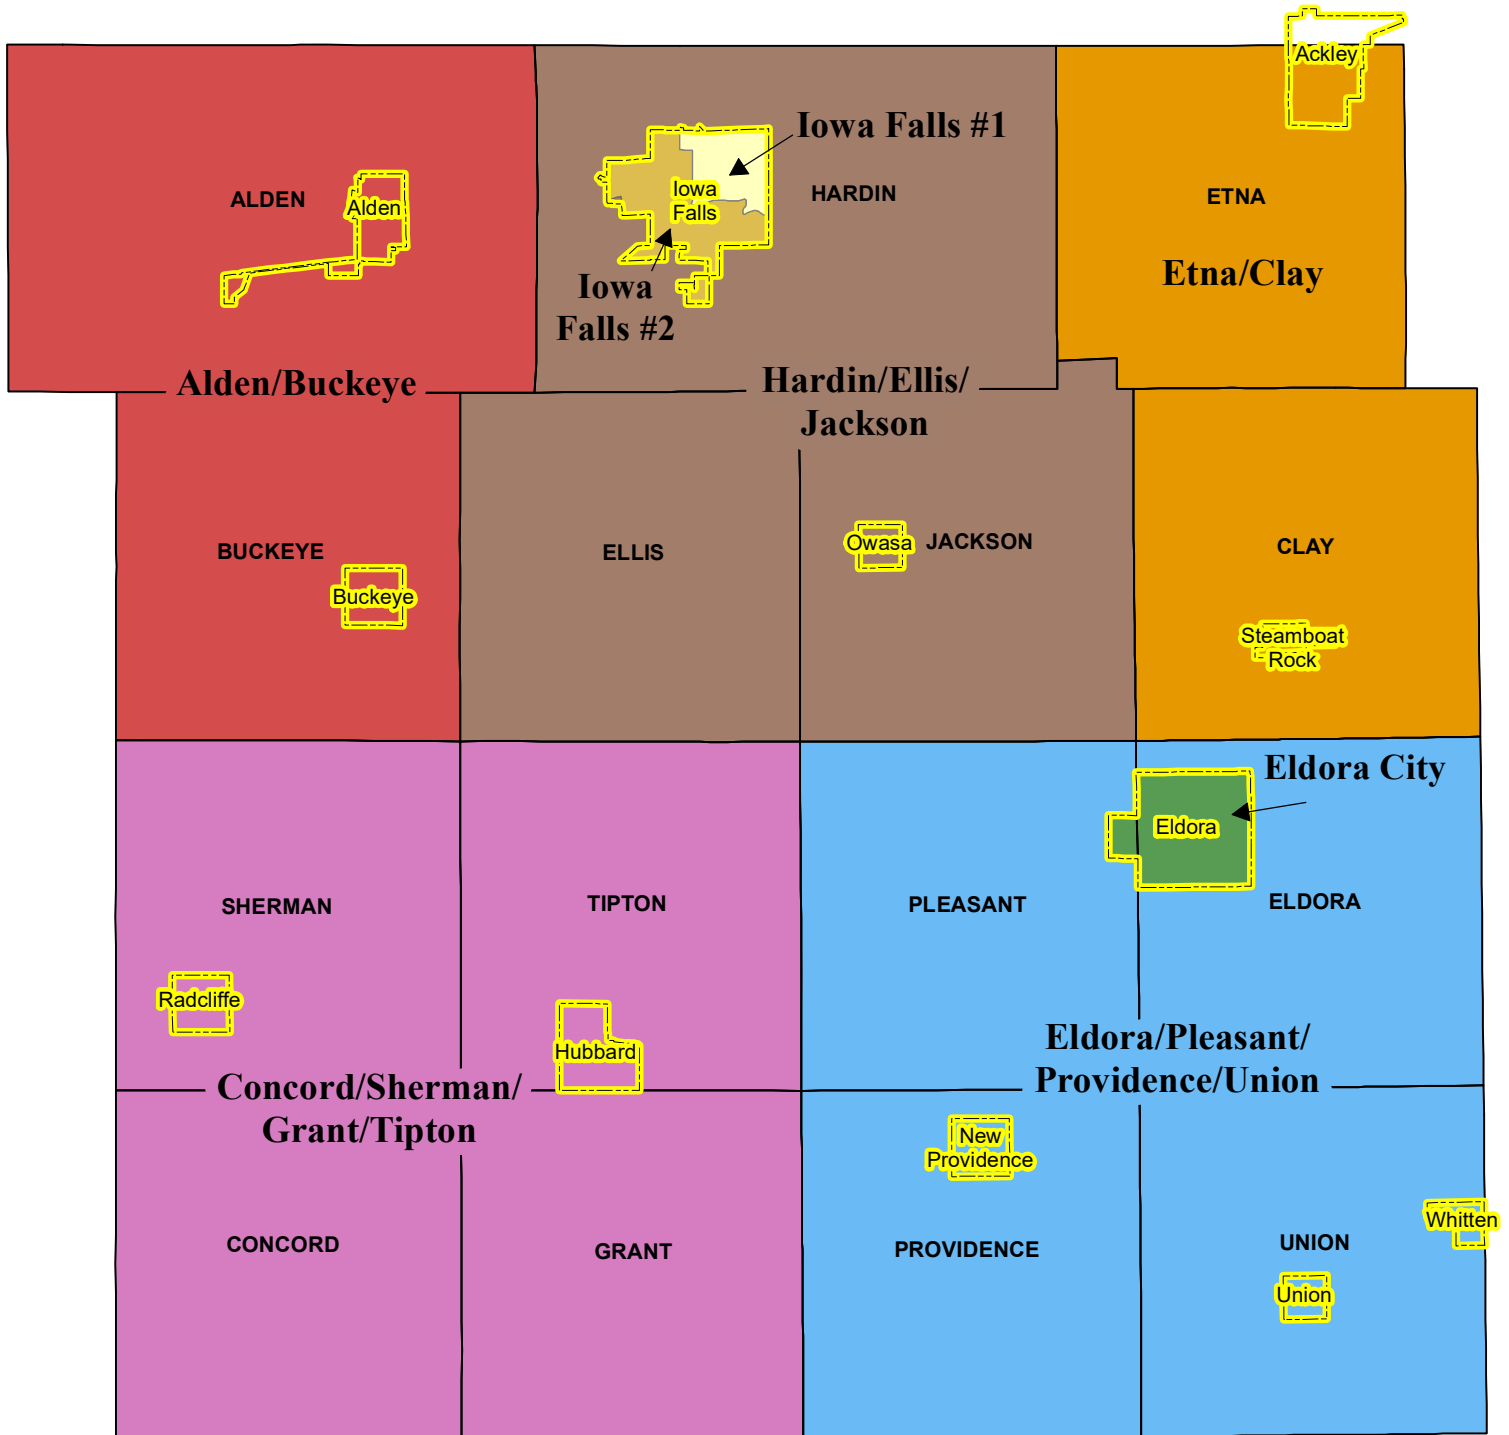

Hardin County Precinct Map

PRIMARY and GENERAL Precinct Polling Locations

VOTING PRECINCT BOUNDARIES EFFECTIVE JANUARY 15, 2012

PRIMARY and GENERAL Precinct Polling Locations

Alden/Buckeye	Alden Legion Community Center	506 West St.	Alden
Eldora/Pleasant/Providence/Union	Eldora City Hall	1442 Washington St.	Eldora
Concord/Sherman/Grant/Tipton	Hubbard Fire Station	218 Iowa St.	Hubbard
Eldora City	Hardin County EOC	1031 Edgington Ave.	Eldora
Etna/Clay	St. John's United Church of Christ	716 - 3rd Ave.	Ackley
Hardin/Ellis/Jackson	Ellsworth Equine Center	709 Ellsworth Ave.	Iowa Falls
Iowa Falls #1	Barlow Memorial Library	921 Washington Ave.	Iowa Falls
Iowa Falls #2	Iowa Falls Fire Station	218 South River St.	Iowa Falls