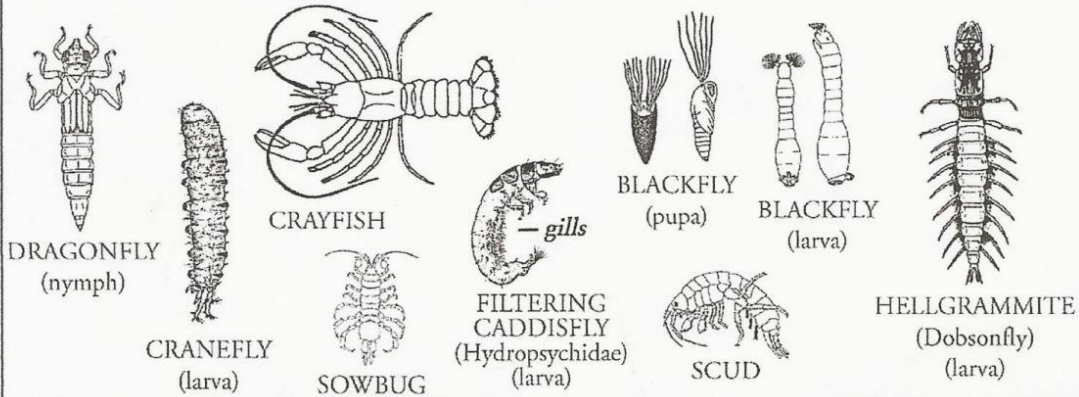

# MACROINVERTEBRATE GROUPS

## BEGINNER'S PROTOCOL – PICTURE KEY

**GROUP 1** *These organisms are generally pollution-intolerant.*  
*Their dominance generally signifies EXCELLENT-GOOD WATER QUALITY*

**GROUP 2** *These organisms exist in a WIDE RANGE of water quality conditions*

**GROUP 3** *These organisms are generally tolerant of pollution.*  
*Their dominance usually signifies FAIR-POOR WATER QUALITY*