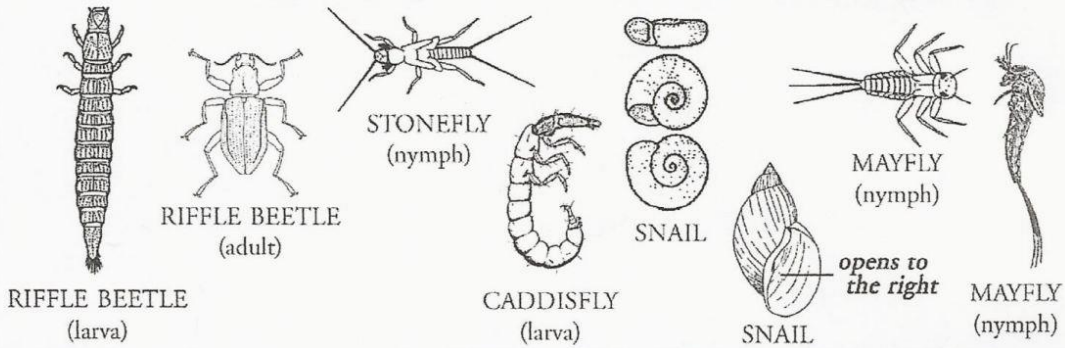

# MACROINVERTEBRATE GROUPS

## BEGINNER'S PROTOCOL – PICTURE KEY

**GROUP 1** *These organisms are generally pollution-intolerant.*  
*Their dominance generally signifies EXCELLENT-GOOD WATER QUALITY*

**GROUP 2** *These organisms exist in a WIDE RANGE of water quality conditions*