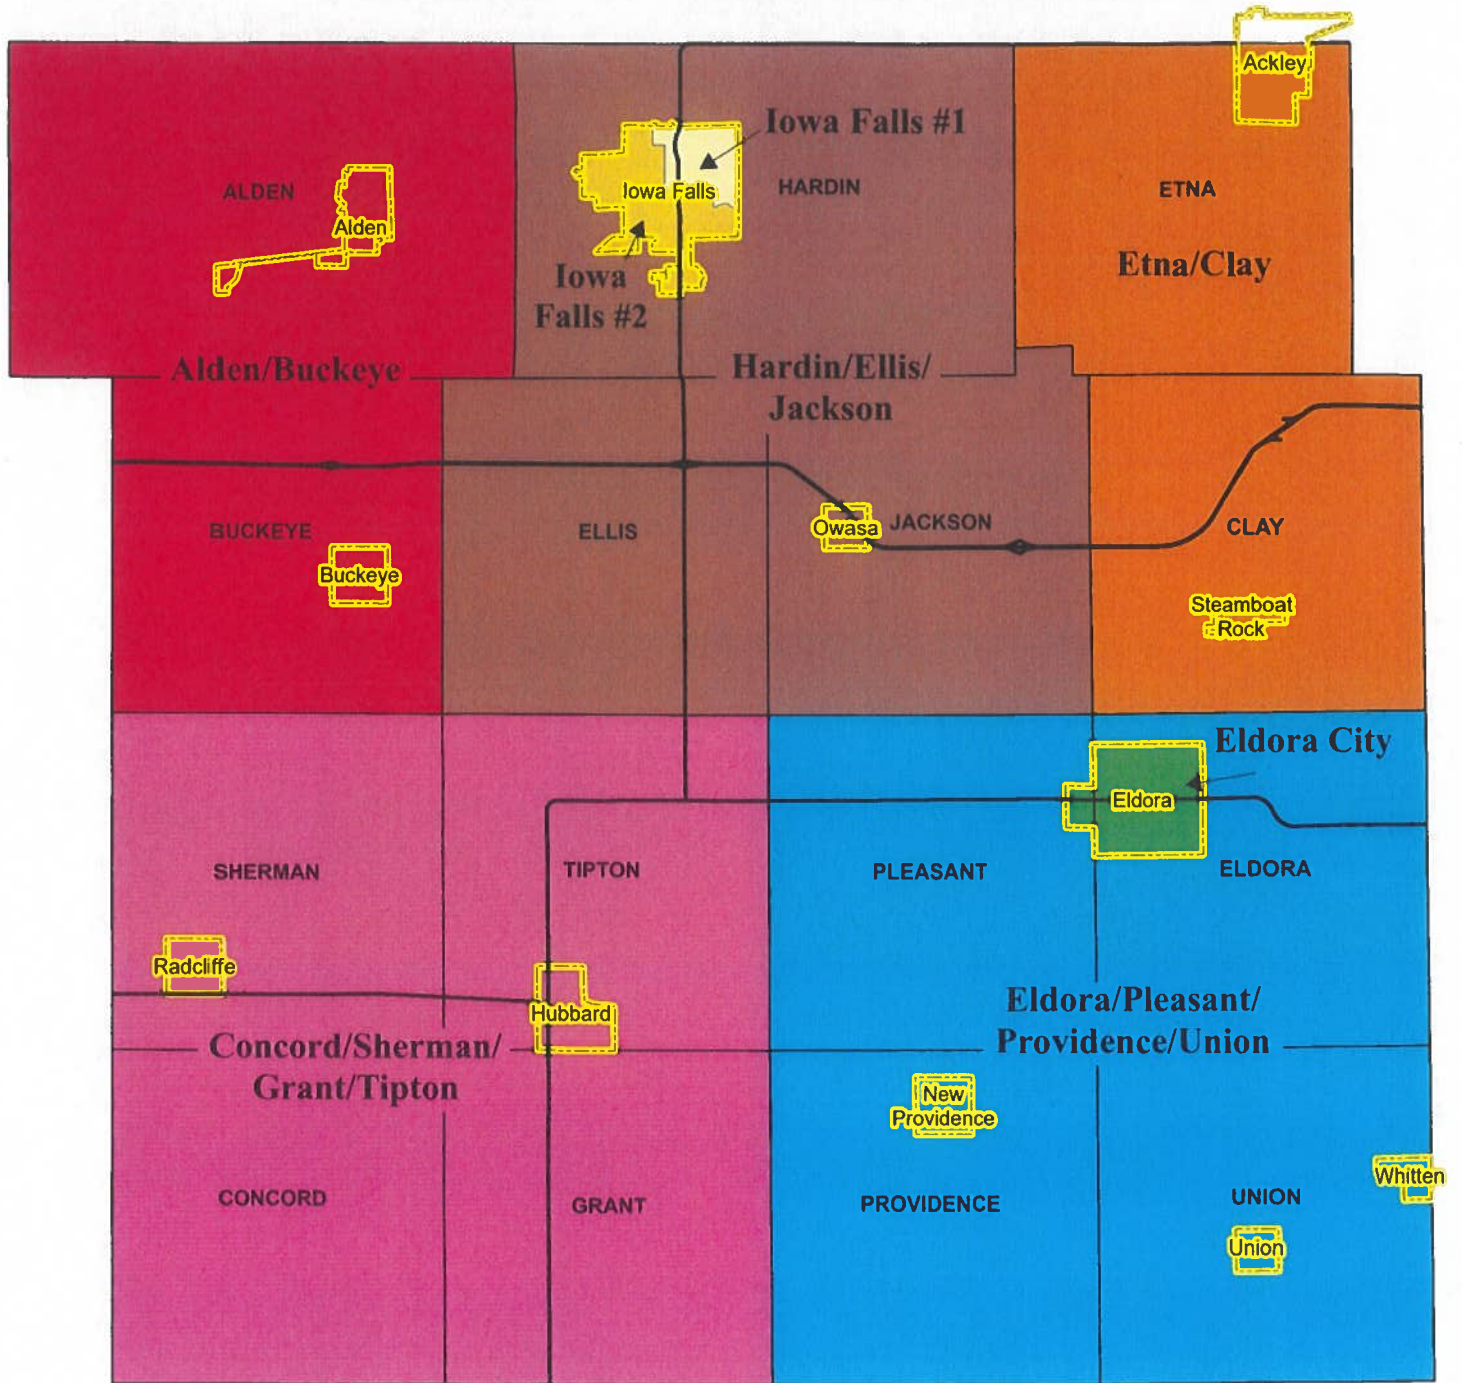

Hardin County Precinct Map

PRIMARY and GENERAL Precinct Polling Locations

VOTING PRECINCT BOUNDARIES EFFECTIVE JANUARY 15, 2012

PRIMARY and GENERAL Precinct Polling Locations

Alden/Buckeye	Alden Legion Community Center	506 West St.	Alden
Eldora/Pleasant/Providence/Union	New Providence Fire Station	506 W Main St.	New Providence
Concord/Sherman/Grant/Tipton	Hubbard Fire Station	218 Iowa St.	Hubbard
Eldora City	Hardin County Courthouse	1215 Edgington Ave.	Eldora
Etna/Clay	St. John's United Church of Christ	716 - 3rd Ave.	Ackley
Hardin/Ellis/Jackson	Ellsworth Equine Center	709 Ellsworth Ave.	Iowa Falls
Iowa Falls #1	Barlow Memorial Library	921 Washington Ave.	Iowa Falls
Iowa Falls #2	Iowa Falls Fire Station	218 South River St.	Iowa Falls