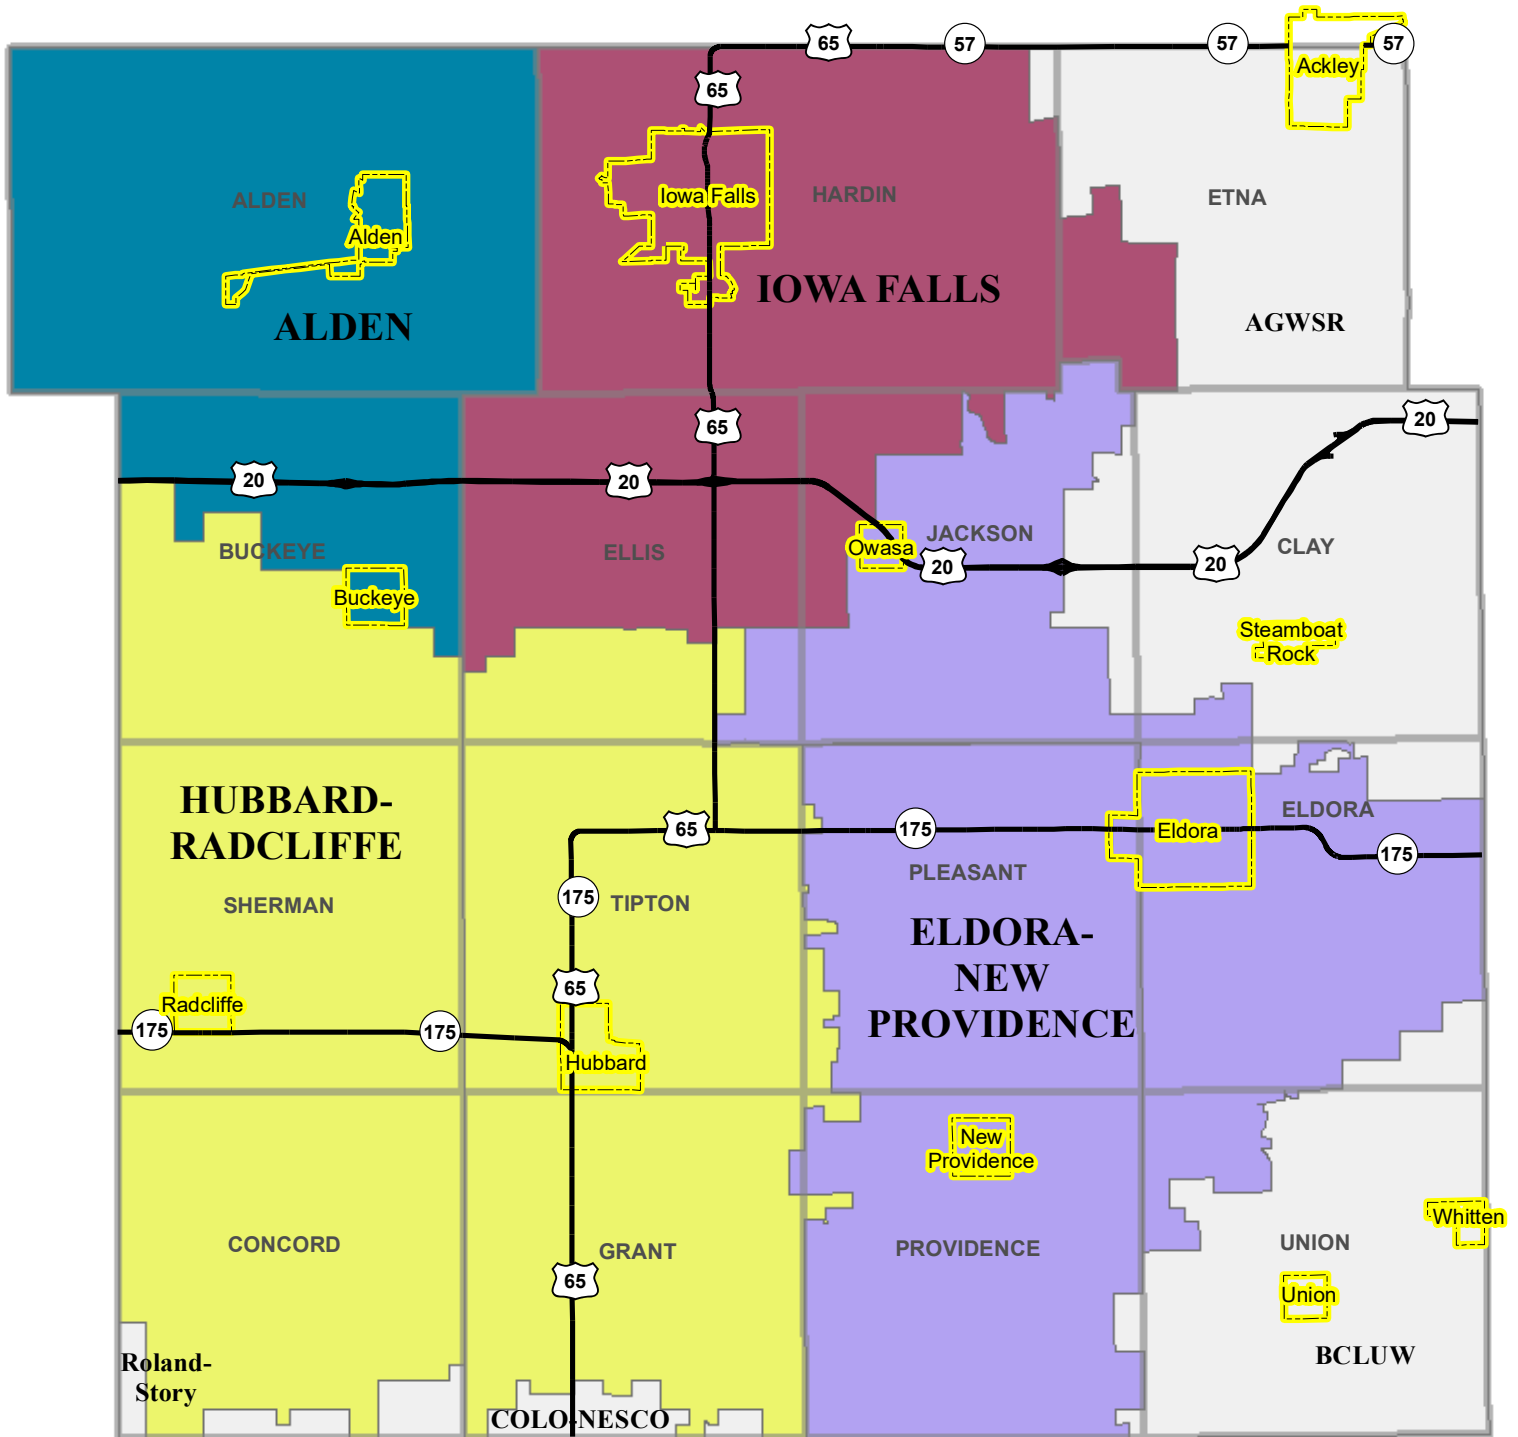

# Hardin County Precinct Map

## SCHOOL ELECTIONS

Precinct locations are based on township boundaries and will vary for locations in each school district. Please confirm your precinct location at <https://www.hardincountyia.gov> or by contacting the Hardin County Auditor's Office at 641-939-8108.