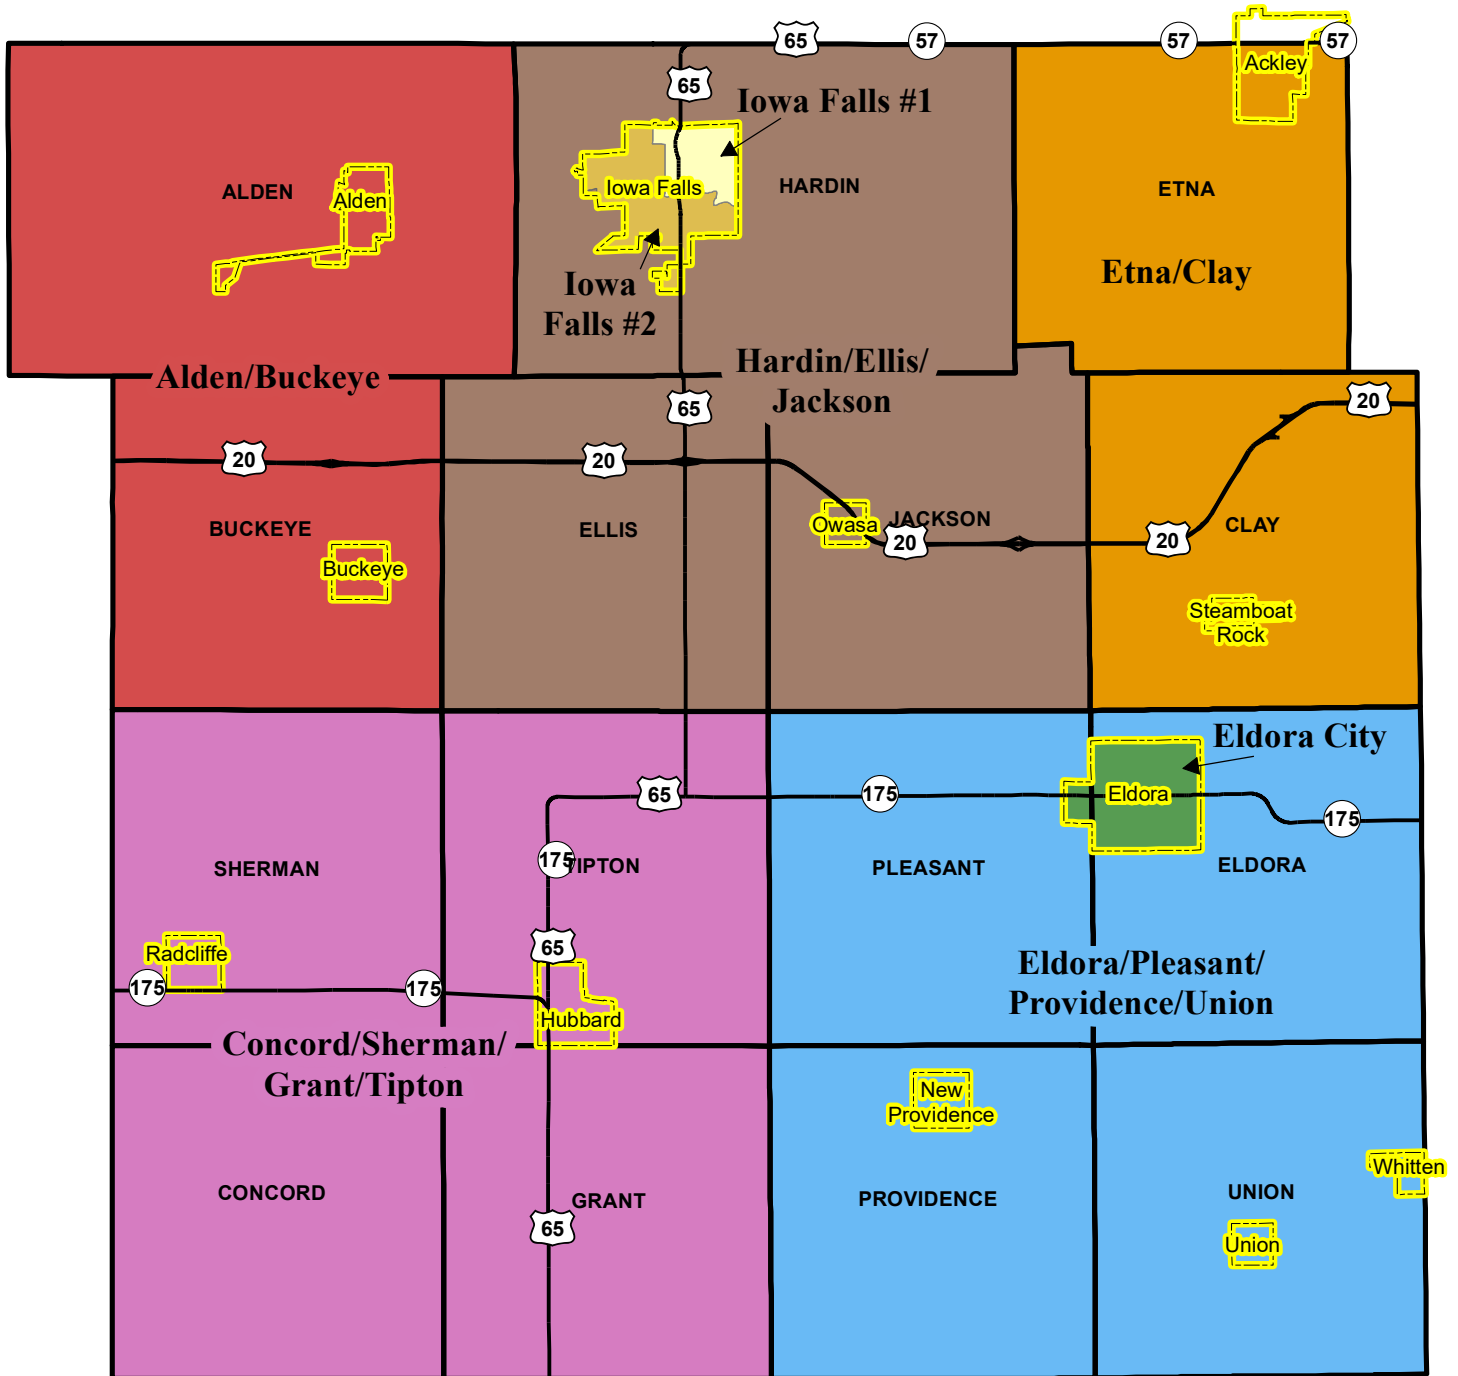

Hardin County Precinct Map

CITY ELECTIONS - Precinct Polling Locations

VOTING PRECINCT BOUNDARIES EFFECTIVE JANUARY 15, 2012

CITY Elections - Precinct Polling Locations

Ackley	St. John's United Church of Christ	716 3rd Ave.
Alden	Alden Legion Community Center	506 West St.
Buckeye	Buckeye City Hall	308 Ellsworth Ave.
Eldora	Hardin County Courthouse	1215 Edgington Ave.
Hubbard	Hubbard Fire Station	218 N Iowa St.
Iowa Falls #1	Barlow Memorial Library	921 Washington Ave.
Iowa Falls #2	Iowa Falls Fire Station	218 South River St.
New Providence	Providence Township Hall	506 W Main Dr St.
Owasa	Jackson Township Hall	Co Hwy D35
Radcliffe	Radcliffe EMS Building	102 Menominee St.
Steamboat Rock	Steamboat Rock School Building	306 W Market St.
Union	Union Town Hall	308 Center St.
Whitten	Whitten Town Hall	807 Irwin St.