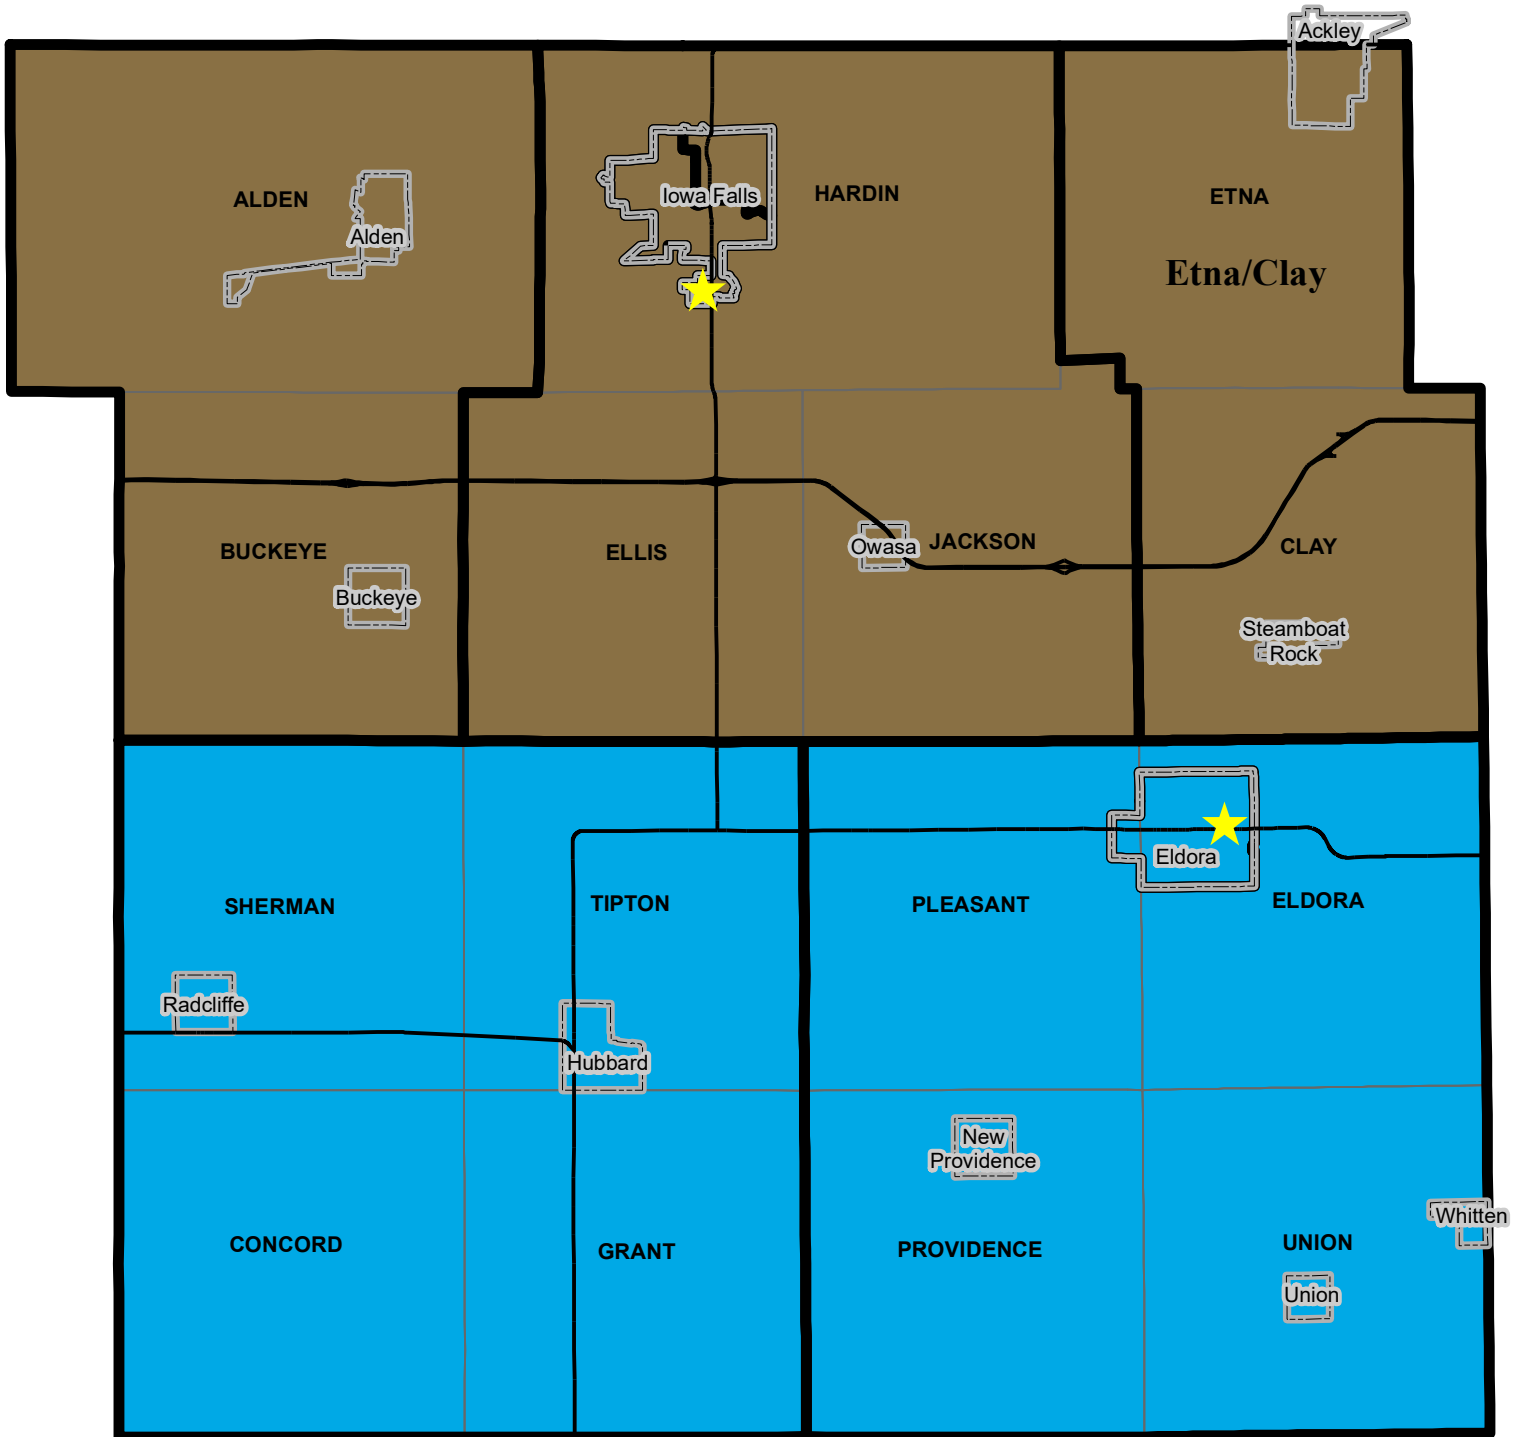

Hardin County Precinct Map

JUNE 2, 2020 PRIMARY ELECTION

VOTING HOURS ARE 7:00 AM TO 9:00 PM

Ellsworth Equine Center/Ag and Renewable Energy Center Classroom
 709 Ellsworth Ave, Iowa Falls
 (House District 50)

- Alden/Buckeye townships
- Hardin/Ellis/Jackson townships
- Etna/Clay townships
- Cities of Alden, Buckeye, Iowa Falls, Owsa, Ackley (Hardin County residents only) and Steamboat Rock

Emergency Operations Center
 1031 Edgington Ave, Eldora
 (House District 49)

- Eldora/Pleasant/Providence/Union townships
- Concord/Sherman/Grant/Tipton townships
- Cities of Radcliffe, Hubbard, New Providence, Union, Whitten, and Eldora