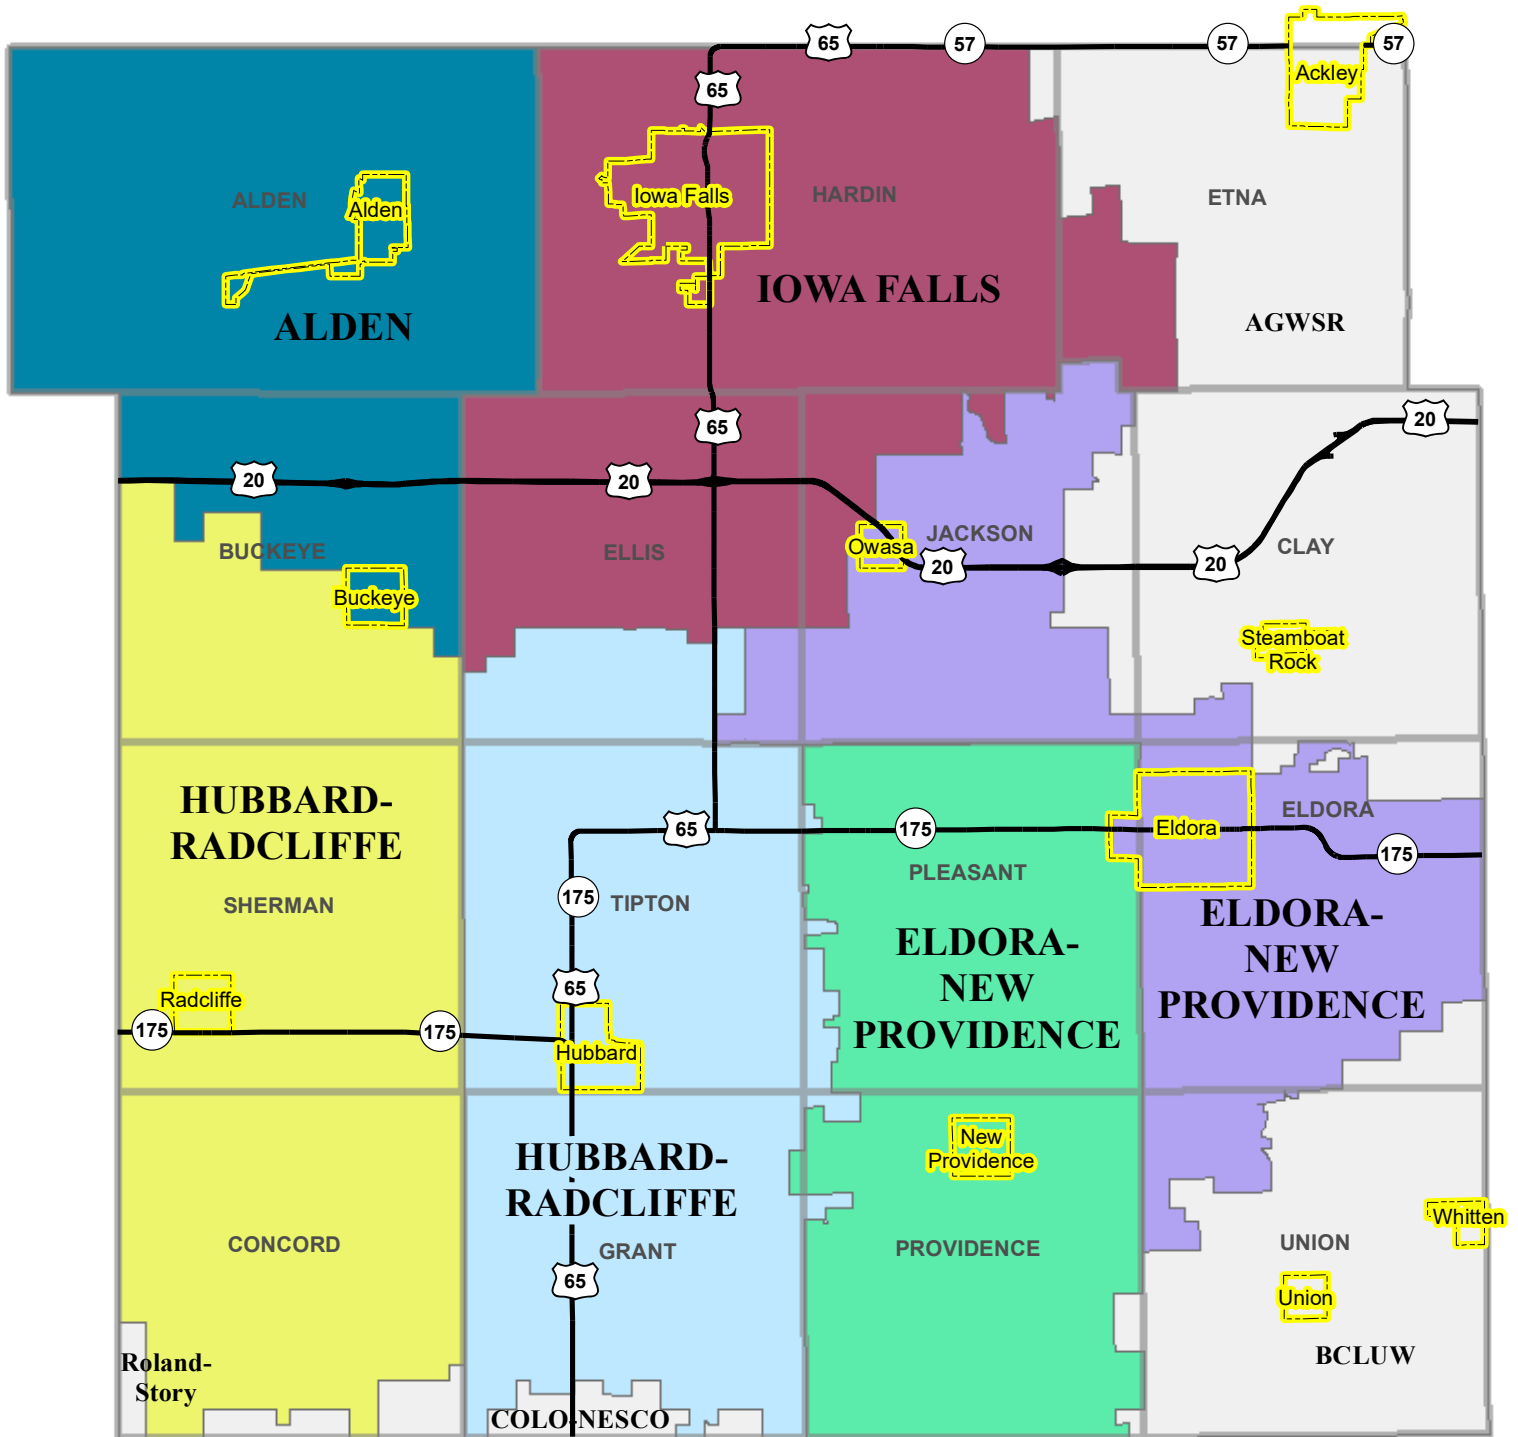

# Hardin County Precinct Map

## SCHOOL ELECTION Precinct Polling Locations

### SCHOOL ELECTION Precinct Polling Locations

<span style="color: blue;">■</span> Alden Community Schools	Alden Legion Community Center	506 West St.	Alden
<span style="color: purple;">■</span> ENP Community Schools (Eldora)	Hardin County Courthouse	1215 Edgington Ave.	Eldora
<span style="color: green;">■</span> ENP Community Schools (New Providence)	Providence Township Hall	506 West Main Dr.	New Providence
<span style="color: lightblue;">■</span> HR Community Schools (Hubbard)	Hubbard Fire Station	218 N Iowa St.	Hubbard
<span style="color: yellow;">■</span> HR Community Schools (Radcliffe)	Radcliffe EMS Building	102 Menominee St.	Radcliffe
<span style="color: maroon;">■</span> Iowa Falls Community Schools	Barlow Memorial Library	910 Washington Ave.	Iowa Falls
<span style="color: grey;">■</span> These school district elections are held in adjoining counties.			