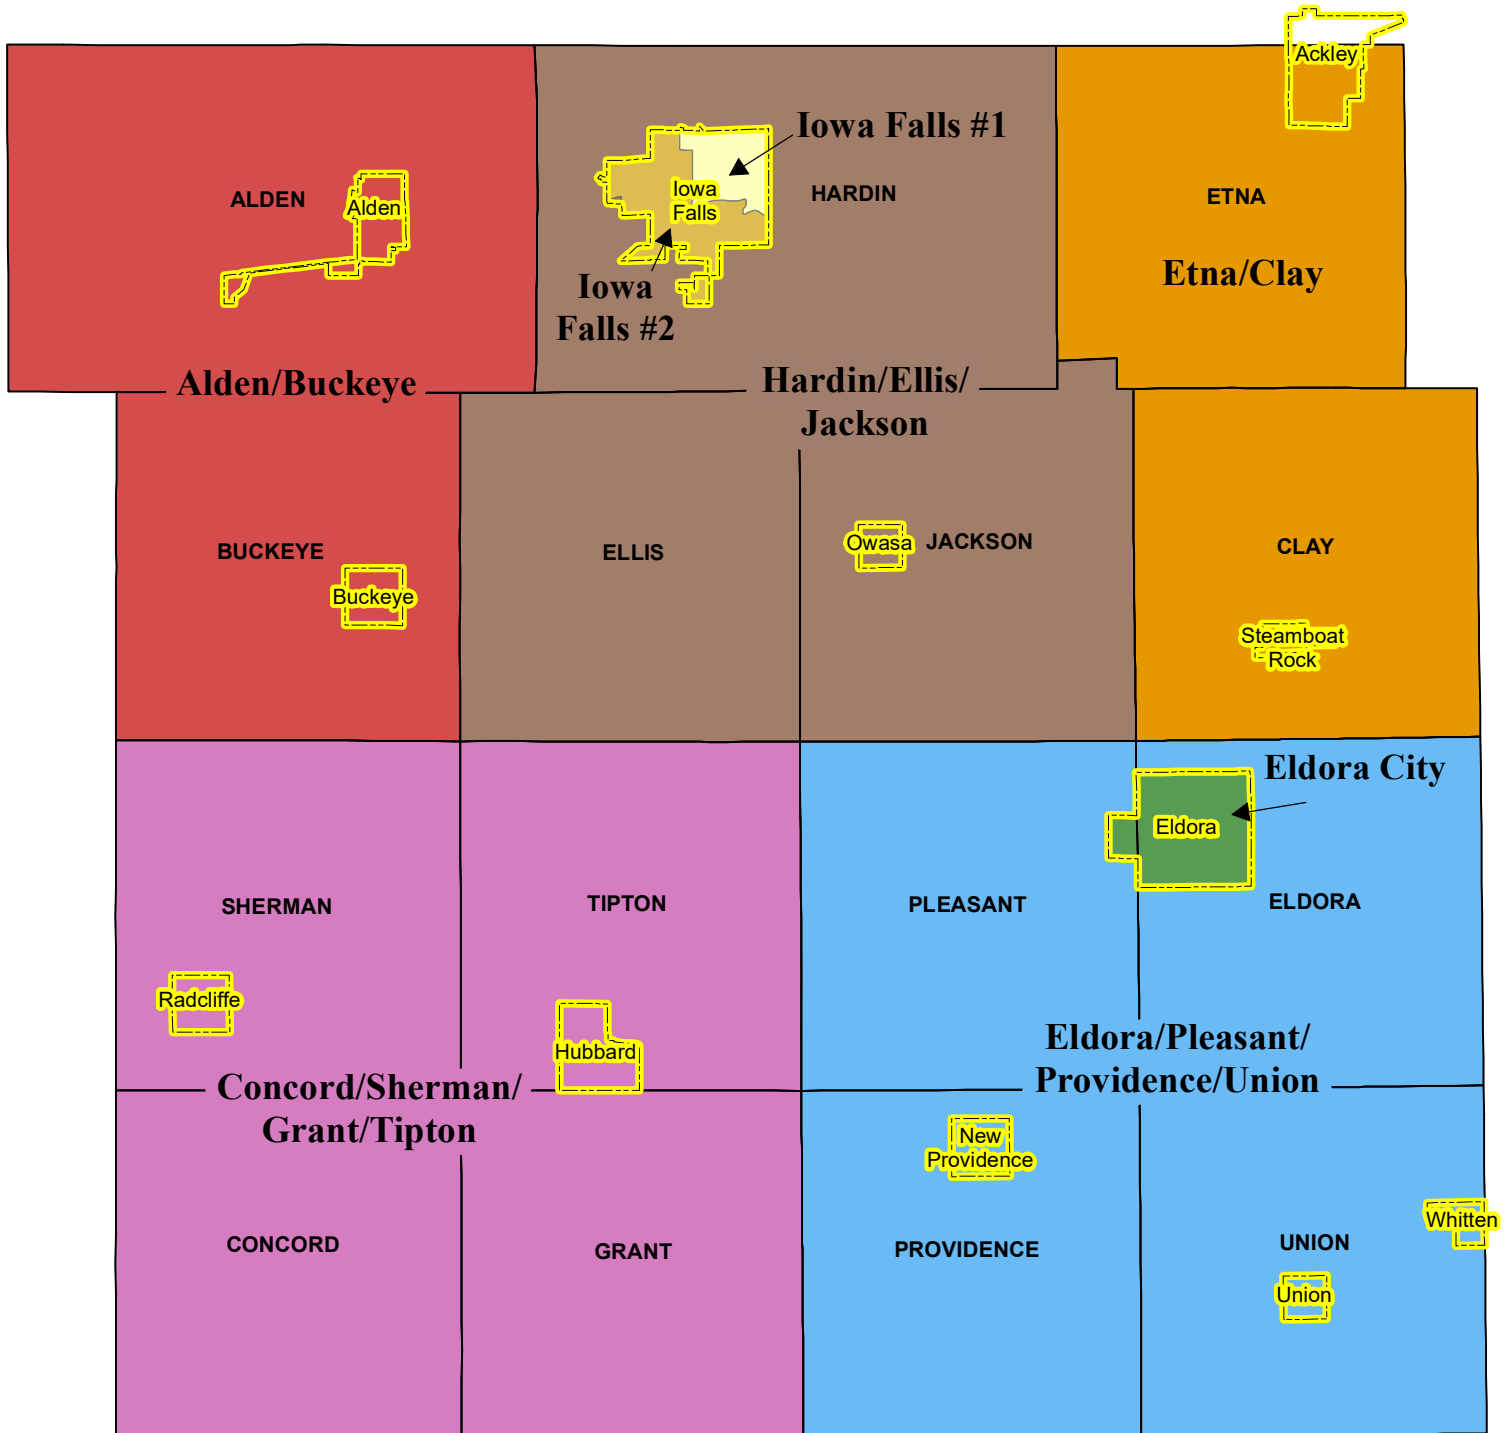

Hardin County Precinct Map

PRIMARY and GENERAL Precinct Polling Locations

VOTING PRECINCT BOUNDARIES EFFECTIVE JANUARY 15, 2012

PRIMARY and GENERAL Precinct Polling Locations

| | | | |
|----------------------------------|------------------------------------|---------------------|------------|
| Alden/Buckeye | Alden Legion Community Center | 506 West St. | Alden |
| Eldora/Pleasant/Providence/Union | Eldora City Hall | 1442 Washington St. | Eldora |
| Concord/Sherman/Grant/Tipton | Hubbard Fire Station | 218 Iowa St. | Hubbard |
| Eldora City | Hardin County Courthouse | 1215 Edgington Ave. | Eldora |
| Etna/Clay | St. John's United Church of Christ | 716 - 3rd Ave. | Ackley |
| Hardin/Ellis/Jackson | Ellsworth Equine Center | 709 Ellsworth Ave. | Iowa Falls |
| Iowa Falls #1 | Barlow Memorial Library | 921 Washington Ave. | Iowa Falls |
| Iowa Falls #2 | Iowa Falls Fire Station | 218 South River St. | Iowa Falls |