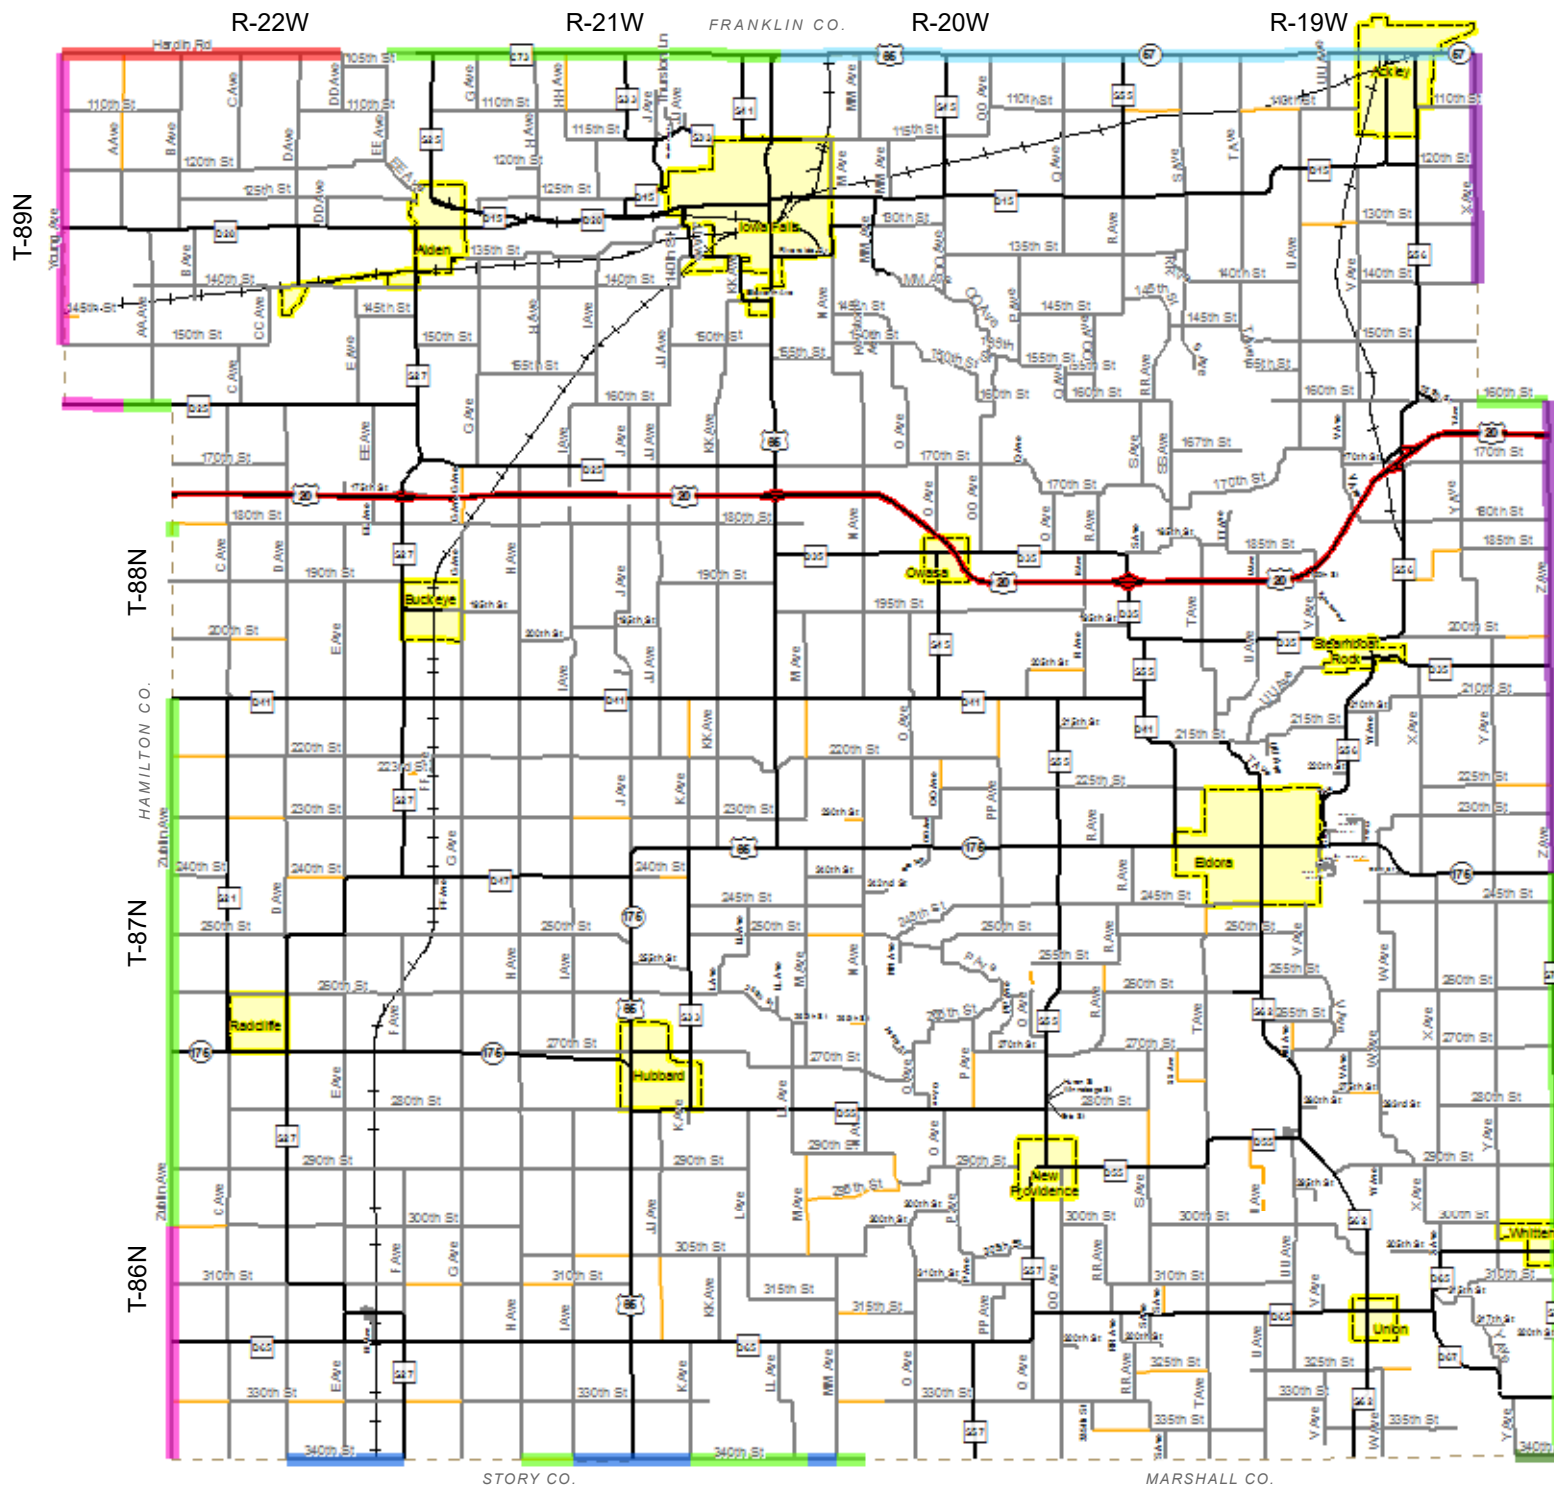

COUNTY LINE MAINTENANCE JURISDICTIONS