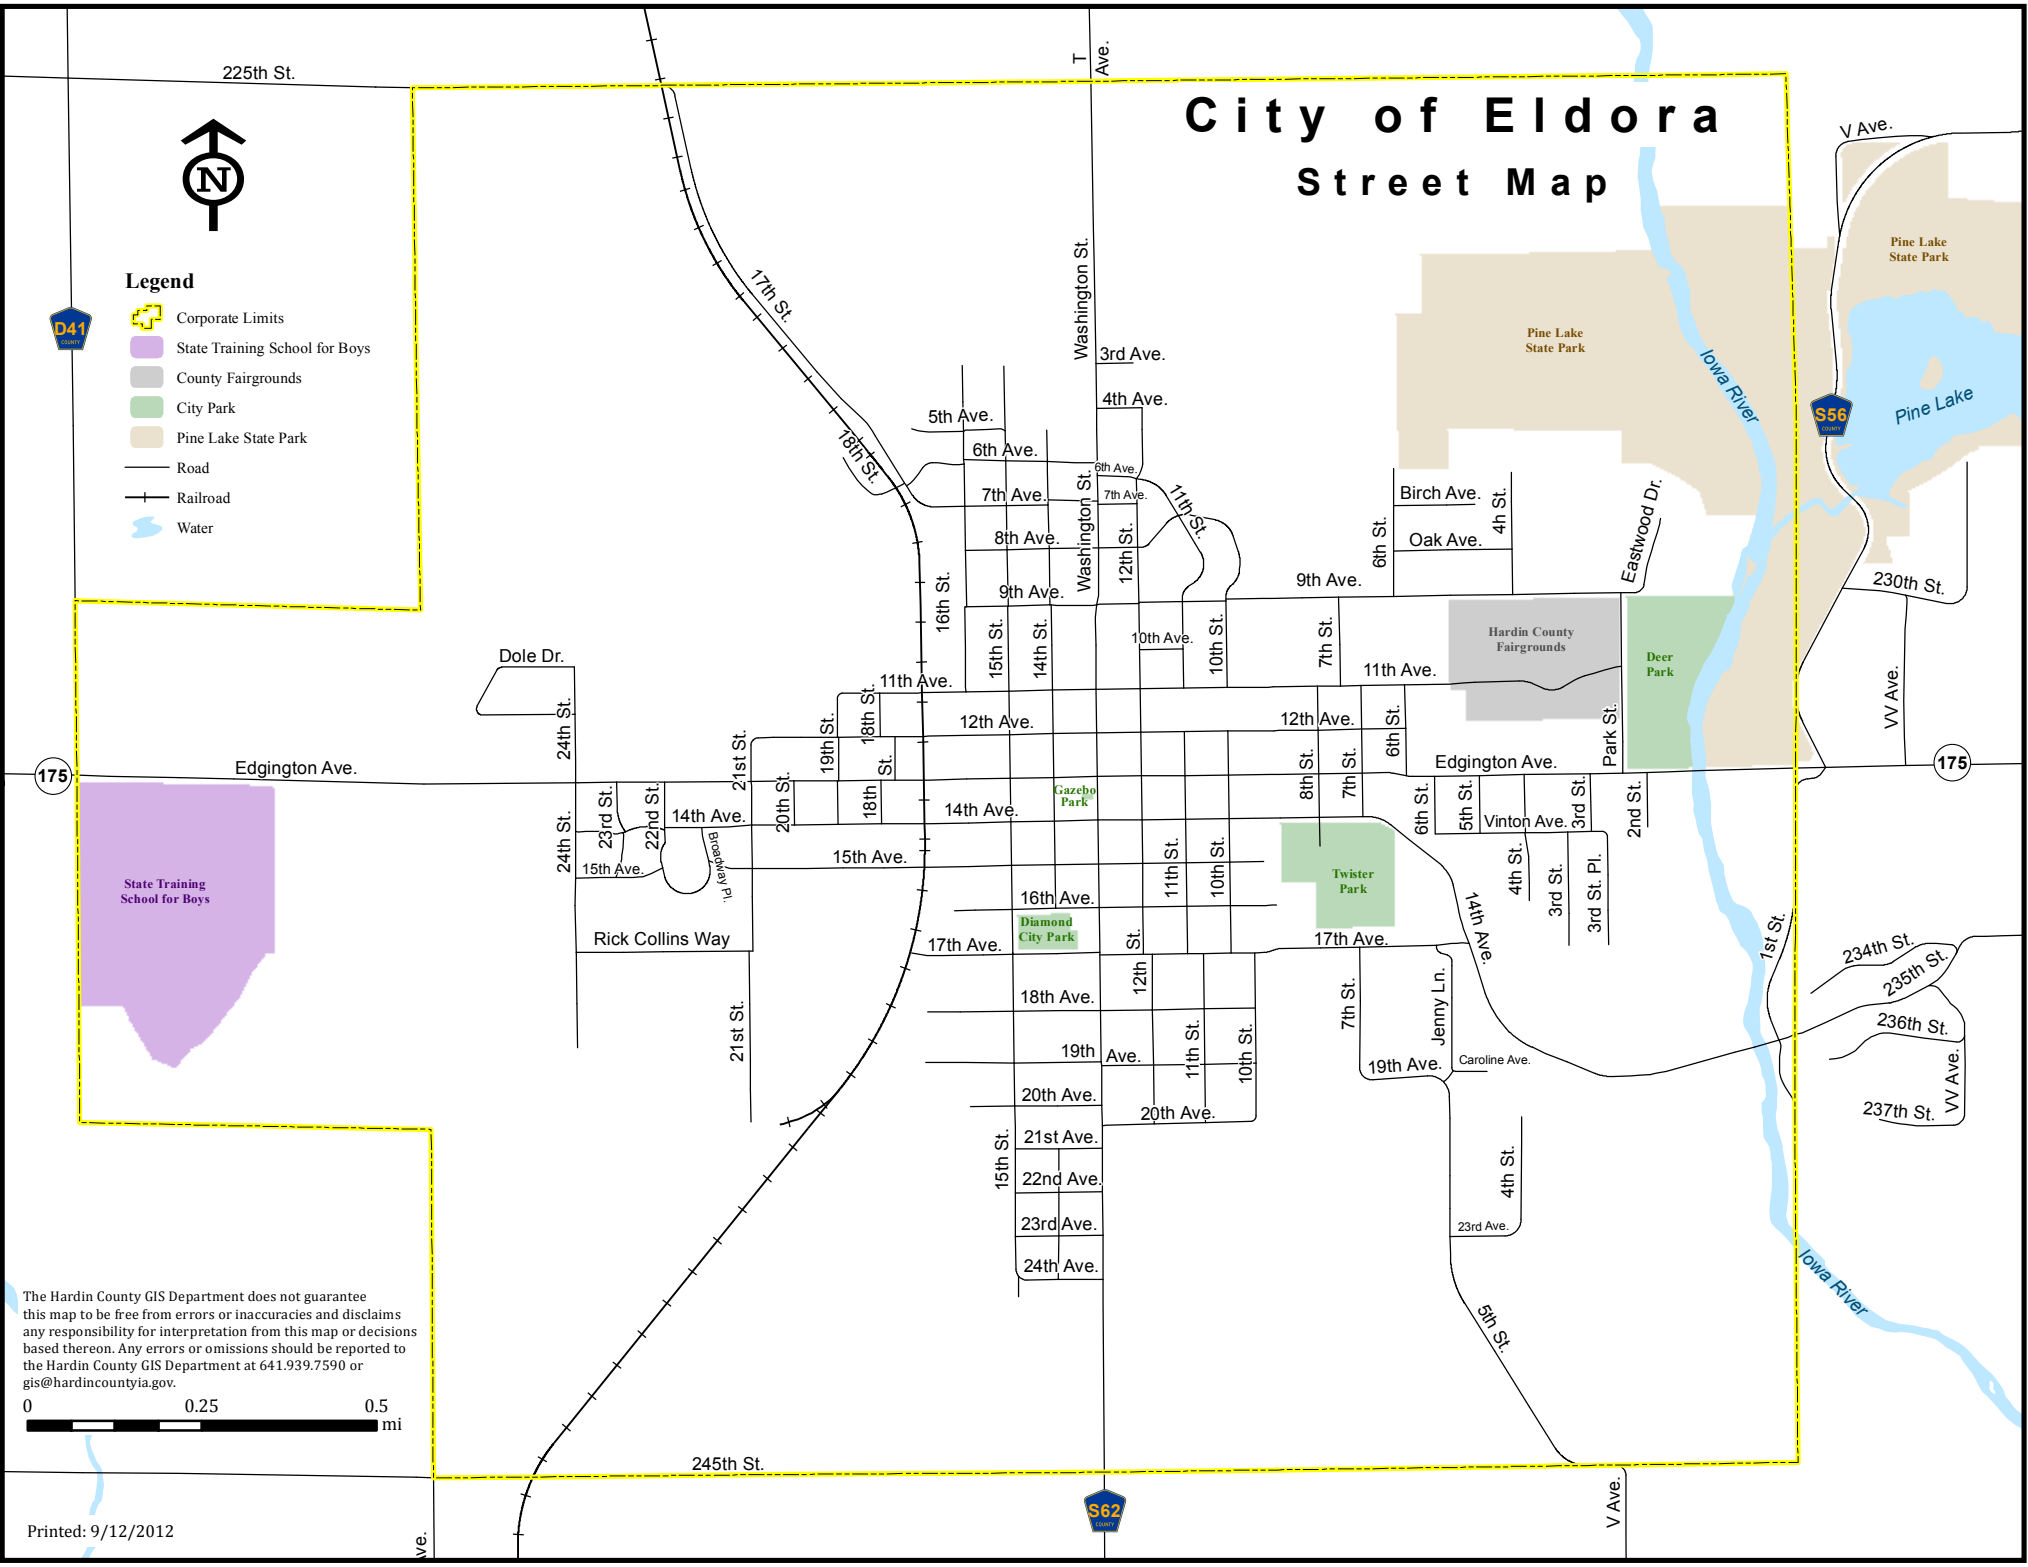

City of Eldora Street Map

Legend

-  Corporate Limits
-  State Training School for Boys
-  County Fairgrounds
-  City Park
-  Pine Lake State Park
-  Road
-  Railroad
-  Water

The Hardin County GIS Department does not guarantee this map to be free from errors or inaccuracies and disclaims any responsibility for interpretation from this map or decisions based thereon. Any errors or omissions should be reported to the Hardin County GIS Department at 641.939.7590 or gis@hardincountyia.gov.